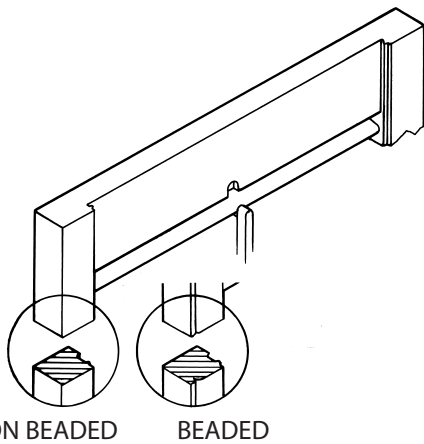

# STILE/RAIL CONFIGURATIONS

"L" STILE (3/4" THICK SHUTTERS)  
3/4" THICK X 1 3/8" WIDE STILES  
5/8" THICK OFFSET RAILS

"S" STILE (1 1/4" THICK SHUTTERS)  
1 1/4" THICK X 2" WIDE STILES  
1 1/4" THICK FLUSH RAILS

"T" STILE (1 1/4" THICK SHUTTERS)  
1 1/4" THICK X 1 1/2" WIDE STILES  
7/8" THICK OFFSET RAILS

& "U" STILE (1 1/8" THICK SHUTTERS)  
1 1/8" THICK X 1 3/8" WIDE STILES  
7/8" THICK OFFSET RAILS  
(STANDARD SIZE PANELS ONLY)

"M" STILE (1 1/4" THICK SHUTTERS)  
1 1/4" THICK X 2" WIDE MOULDED STILES  
5/8" THICK OFFSET RAILS