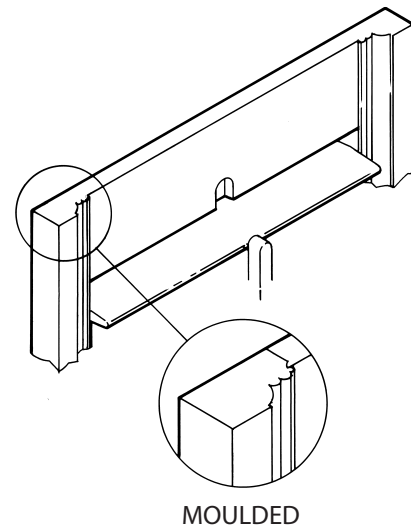

# STILE/RAIL CONFIGURATIONS

"L" STILE (3/4" THICK SHUTTERS)  
3/4" THICK X 1 3/8" WIDE STILES  
5/8" THICK OFFSET RAILS

"S" STILE (1 1/4" THICK SHUTTERS)  
1 1/4" THICK X 2" WIDE STILES  
1 1/4" THICK FLUSH RAILS

"T" STILE (1 1/4" THICK SHUTTERS)  
1 1/4" THICK X 1 1/2" WIDE STILES  
7/8" THICK OFFSET RAILS

& "U" STILE (1 1/8" THICK SHUTTERS)  
1 1/8" THICK X 1 3/8" WIDE STILES  
7/8" THICK OFFSET RAILS  
(STANDARD SIZE PANELS ONLY)

"M" STILE (1 1/4" THICK SHUTTERS)  
1 1/4" THICK X 2" WIDE MOULDED STILES  
5/8" THICK OFFSET RAILS