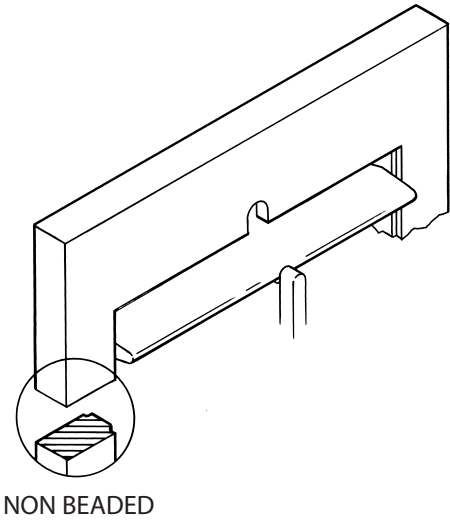

# STILE/RAIL CONFIGURATIONS

"L" STILE (3/4" THICK SHUTTERS)  
3/4" THICK X 1 3/8" WIDE STILES  
5/8" THICK OFFSET RAILS

"S" STILE (1 1/4" THICK SHUTTERS)  
1 1/4" THICK X 2" WIDE STILES  
1 1/4" THICK FLUSH RAILS

"T" STILE (1 1/4" THICK SHUTTERS)  
1 1/4" THICK X 1 1/2" WIDE STILES  
7/8" THICK OFFSET RAILS

& "U" STILE (1 1/8" THICK SHUTTERS)  
1 1/8" THICK X 1 3/8" WIDE STILES  
7/8" THICK OFFSET RAILS  
(STANDARD SIZE PANELS ONLY)

"M" STILE (1 1/4" THICK SHUTTERS)  
1 1/4" THICK X 2" WIDE MOULDED STILES  
5/8" THICK OFFSET RAILS