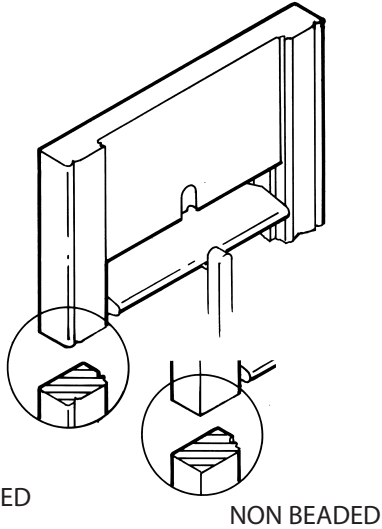

# STILE/RAIL CONFIGURATIONS

"L" STILE (3/4" THICK SHUTTERS)  
3/4" THICK X 1 3/8" WIDE STILES  
5/8" THICK OFFSET RAILS

"S" STILE (1 1/4" THICK SHUTTERS)  
1 1/4" THICK X 2" WIDE STILES  
1 1/4" THICK FLUSH RAILS

"T" STILE (1 1/4" THICK SHUTTERS)  
1 1/4" THICK X 1 1/2" WIDE STILES  
7/8" THICK OFFSET RAILS

& "U" STILE (1 1/8" THICK SHUTTERS)  
1 1/8" THICK X 1 3/8" WIDE STILES  
7/8" THICK OFFSET RAILS  
(STANDARD SIZE PANELS ONLY)

"M" STILE (1 1/4" THICK SHUTTERS)  
1 1/4" THICK X 2" WIDE MOULDED STILES  
5/8" THICK OFFSET RAILS